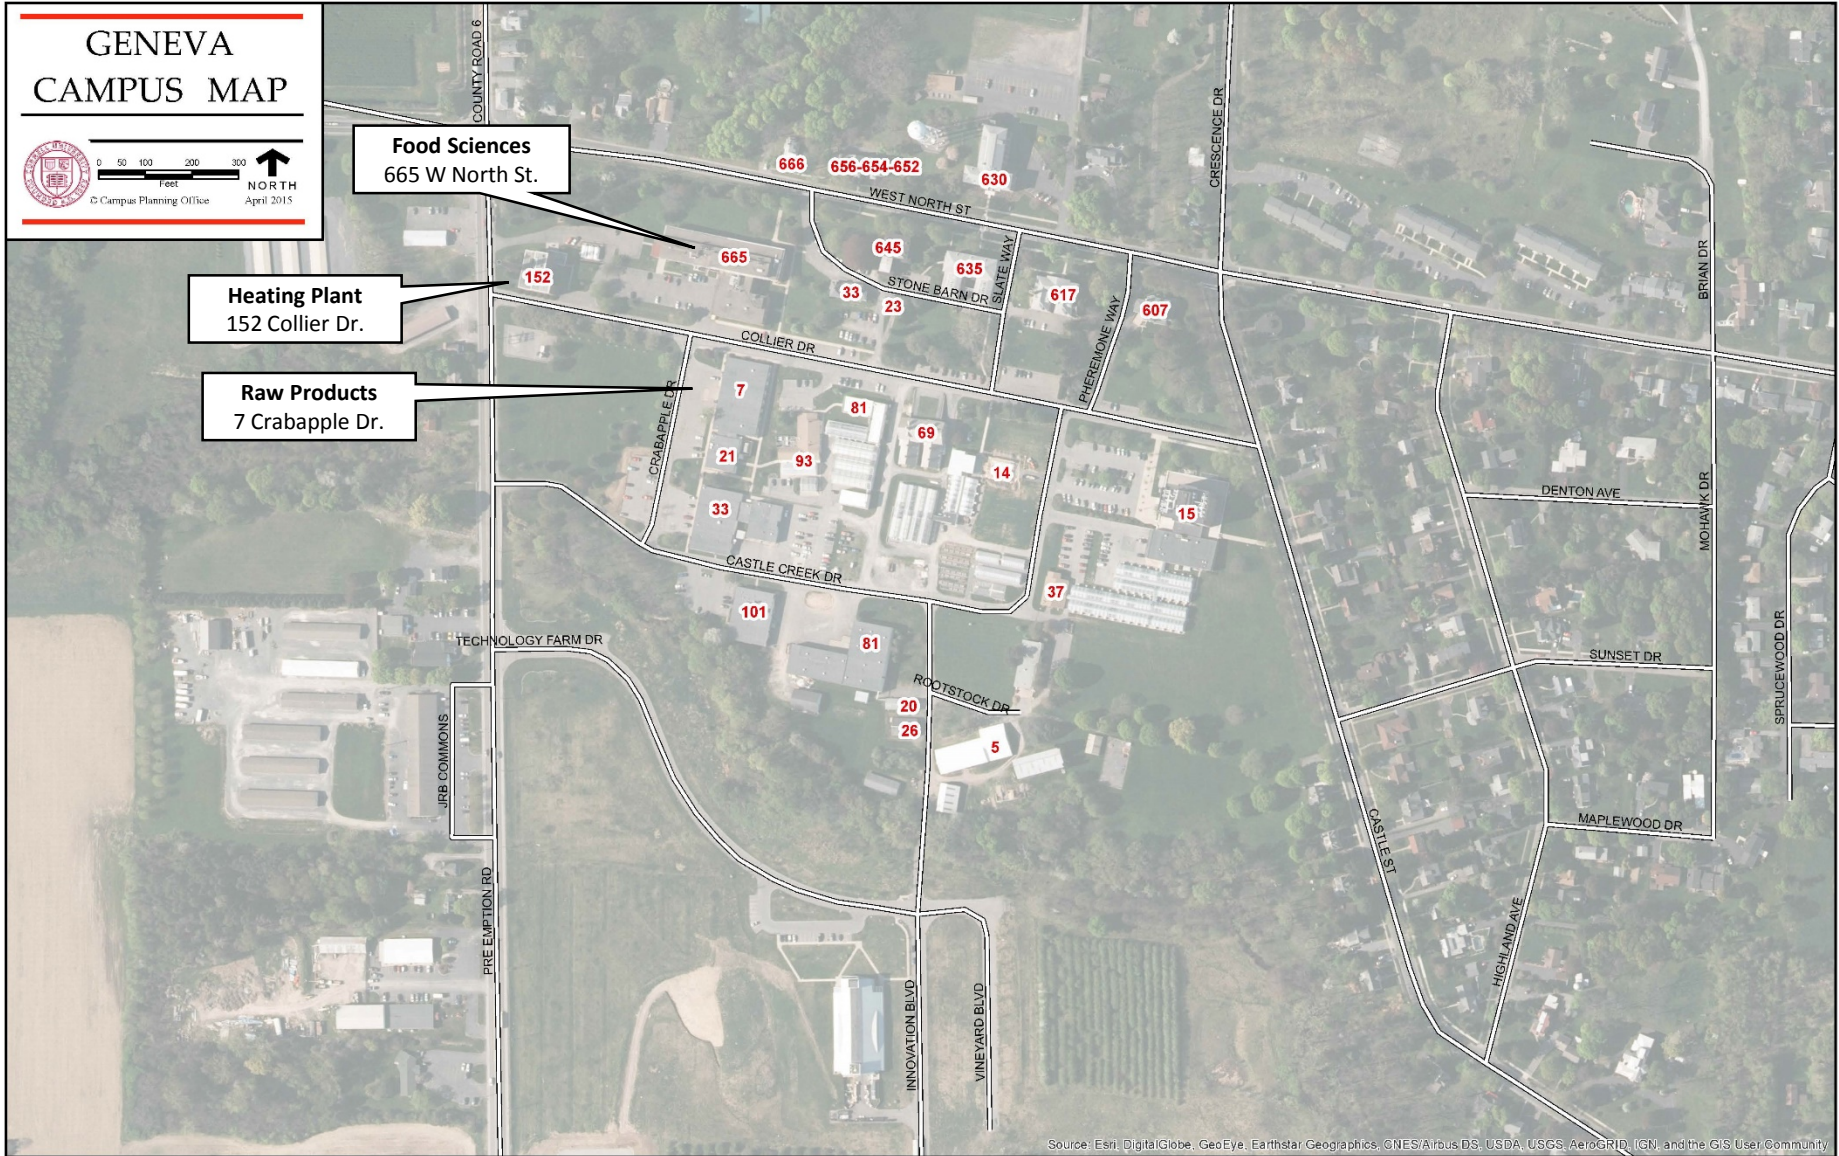

Cornell AgriTech Map

GENEVA CAMPUS MAP

Food Sciences
665 W North St.

Heating Plant
152 Collier Dr.

Raw Products
7 Crabapple Dr.

Source: Esri, DigitalGlobe, GeoEye, Earthstar Geographics, CNES/Airbus DS, USDA, USGS, AeroGRID, IGN, and the GIS User Community