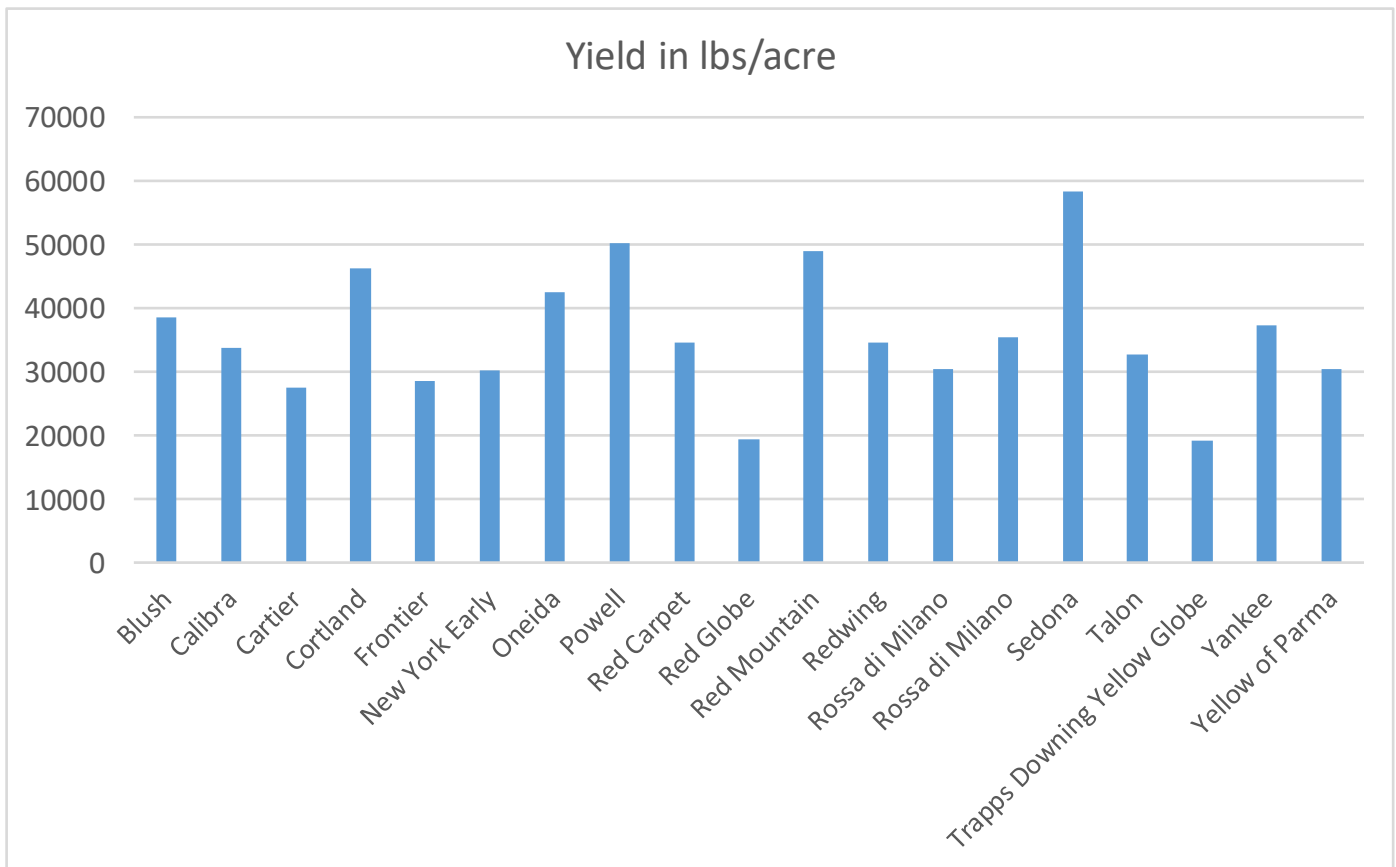

Redwing

- From Fedco Seeds
- DTM Direct Seeding—110
- Yield: 34,500 lbs/acre
- Huge variation in size and shape, from round to almost Cipollini shape
- Pretty color
- Easy to clean