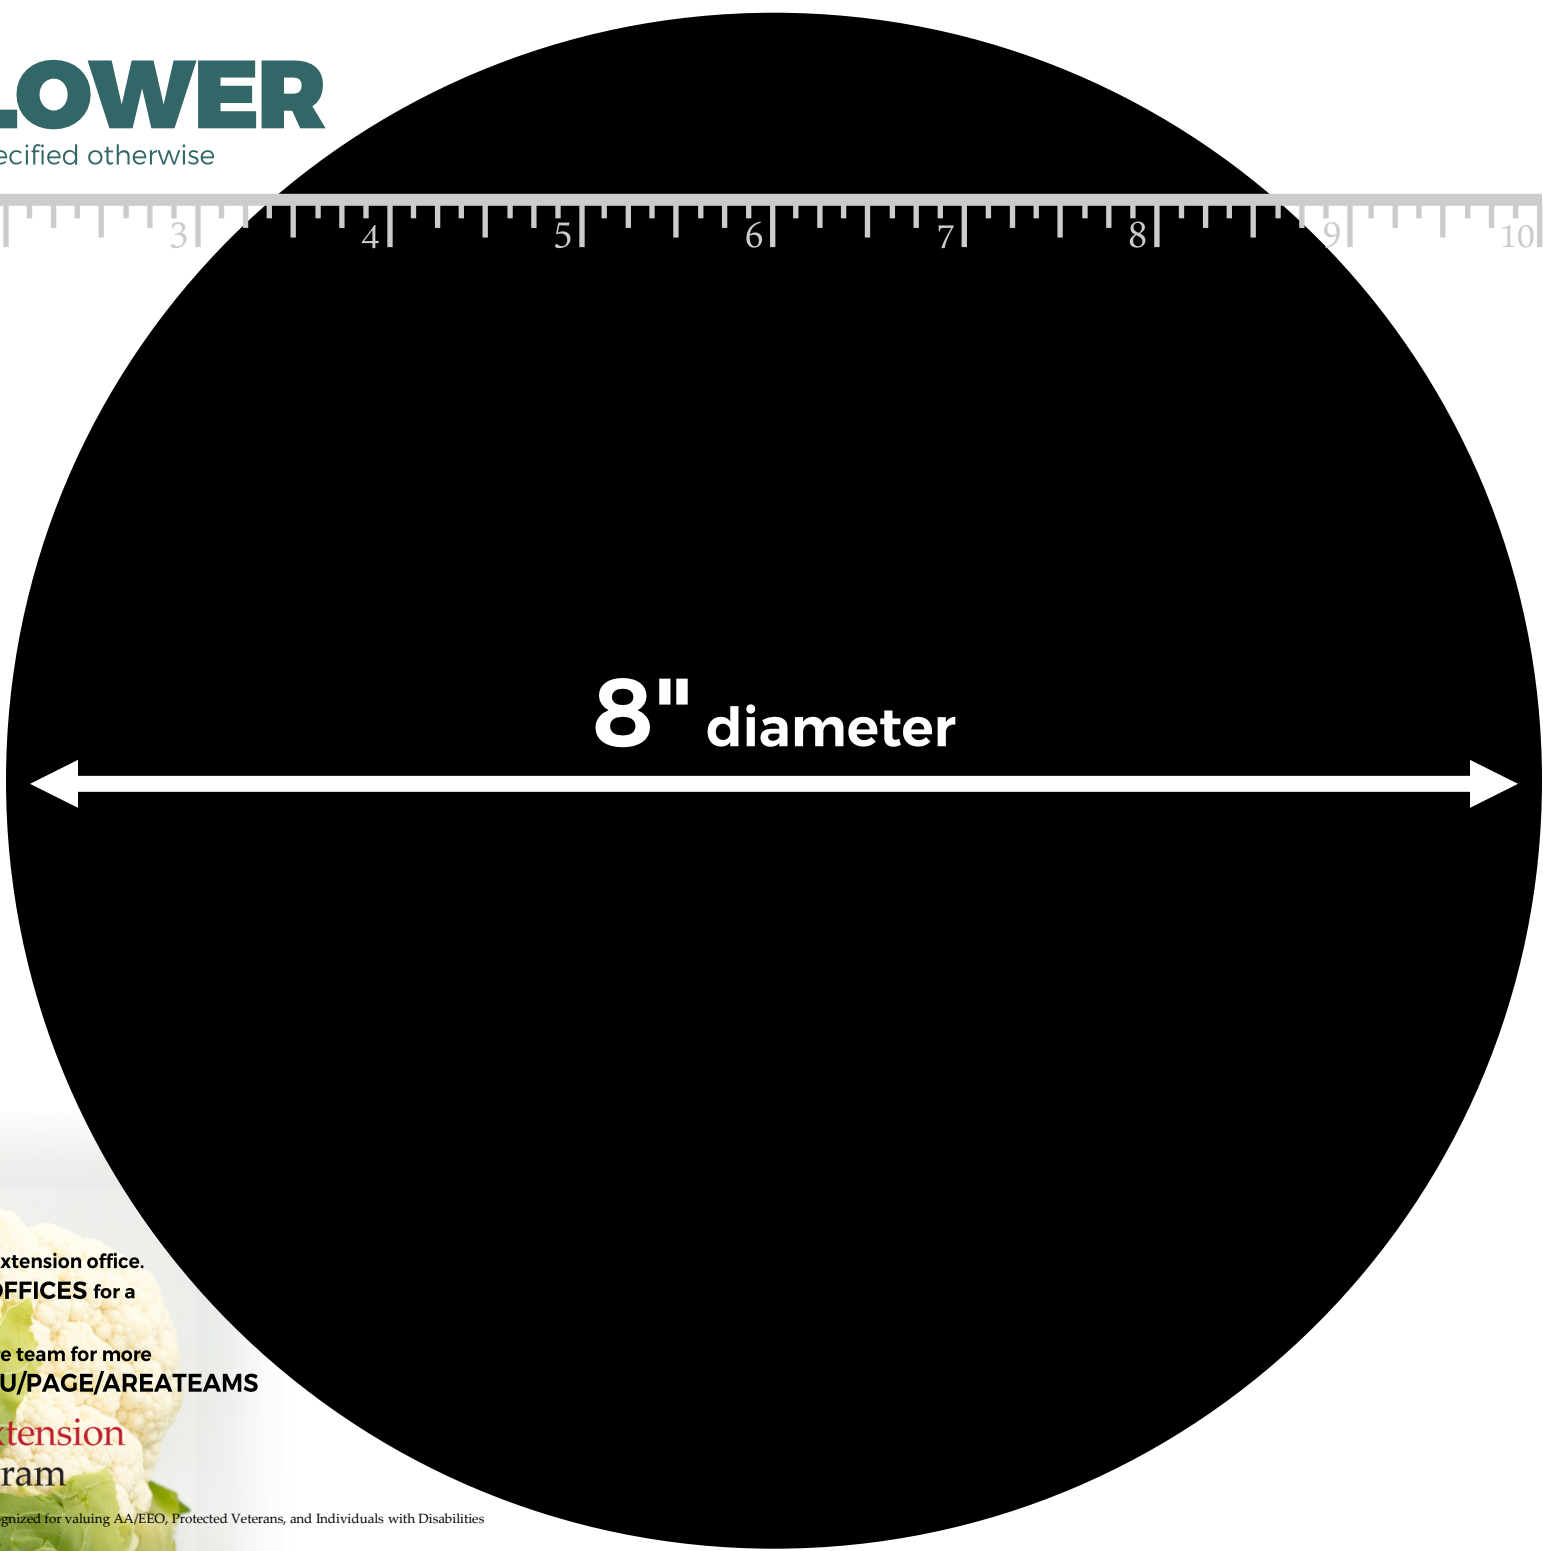

VEGETABLE SIZING

CAULIFLOWER

8 INCH DIAMETER unless specified otherwise

NEED HELP?

Contact your local Cornell Cooperative Extension office.
Visit CCE.CORNELL.EDU/LOCALOFFICES for a listing of county offices.