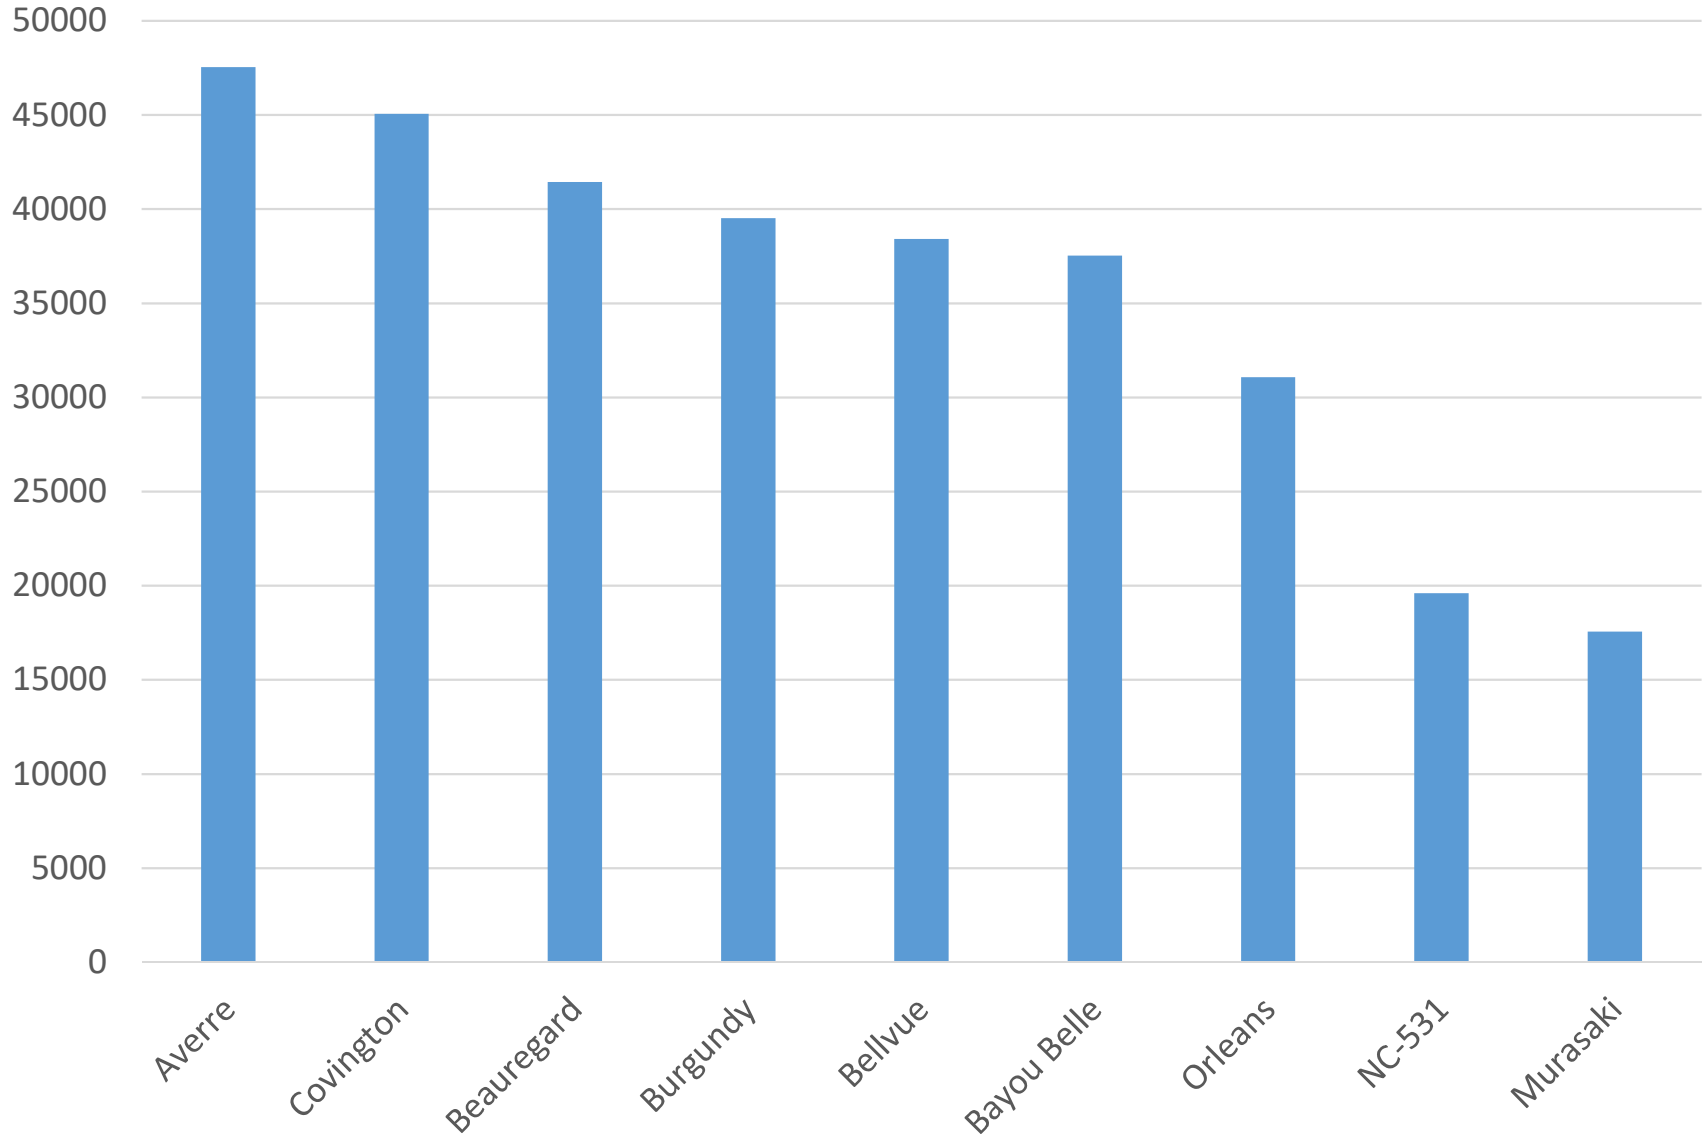

Columbia County Total Marketable Weight By Number of Rows on Bed

Orange County Total Marketable Yield (lb/acre)

Total Marketable Weight by Slip Size

Total Marketable Weight by Slip Type