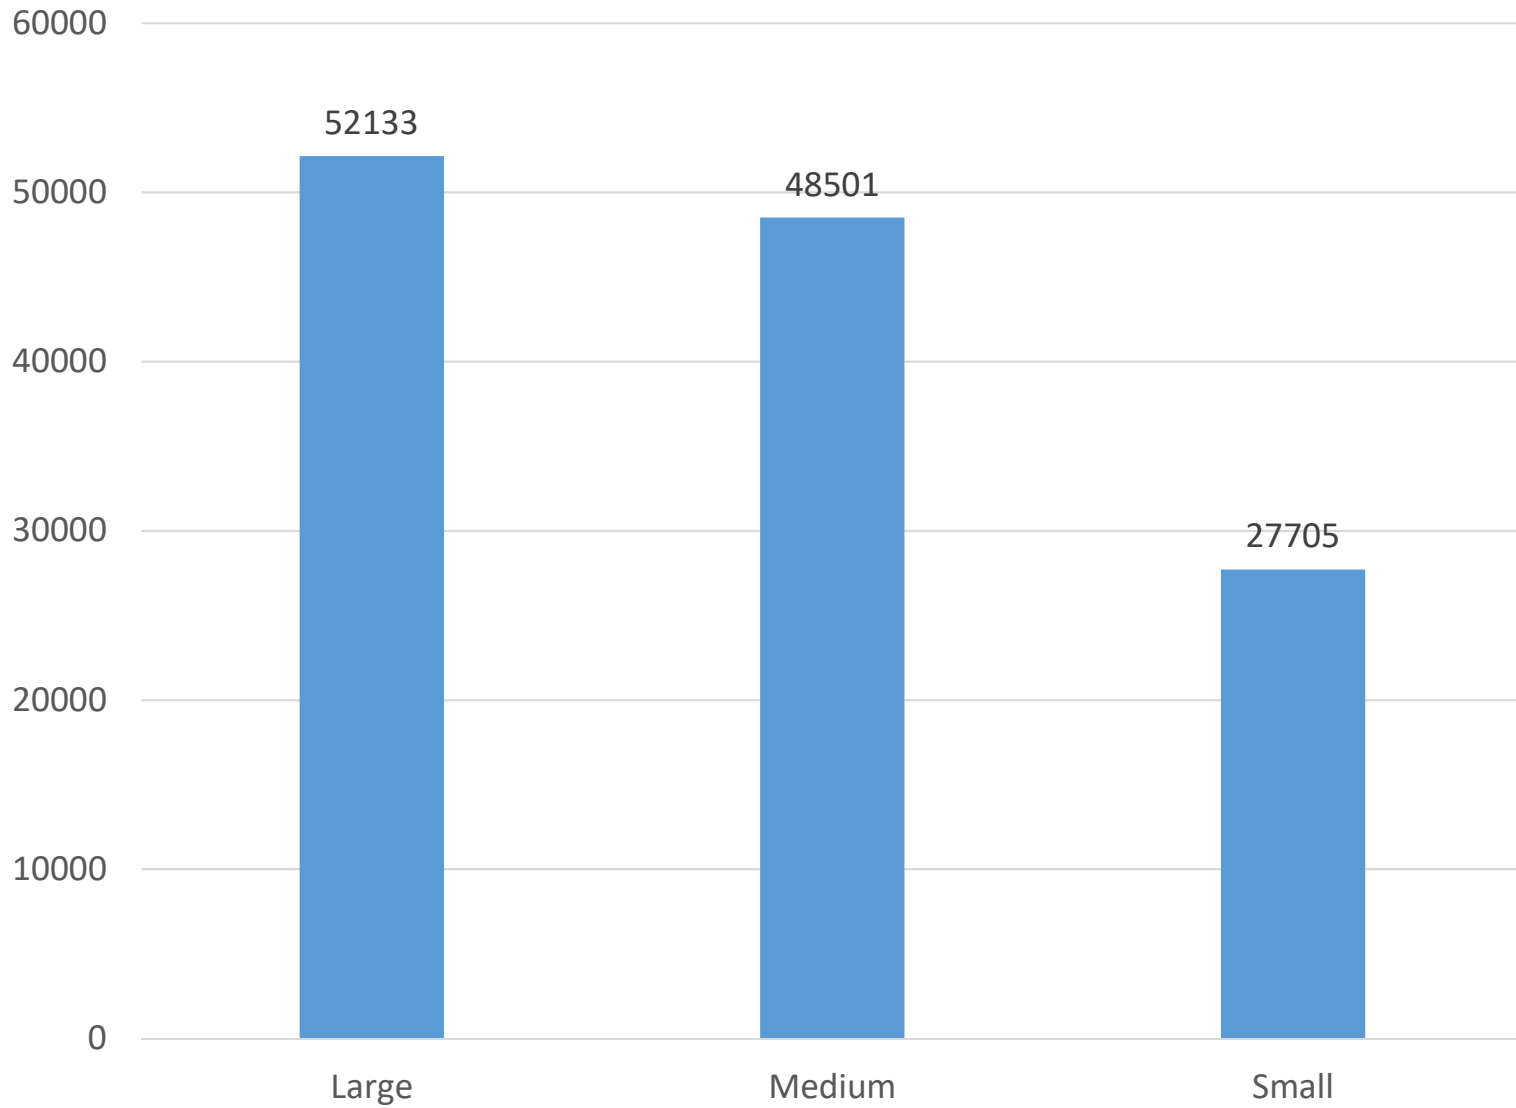

Columbia County Total Marketable Weight By Number of Rows on Bed

Orange County Total Marketable Yield (lb/acre)

Total Marketable Weight by Slip Size

Total Marketable Weight by Slip Type