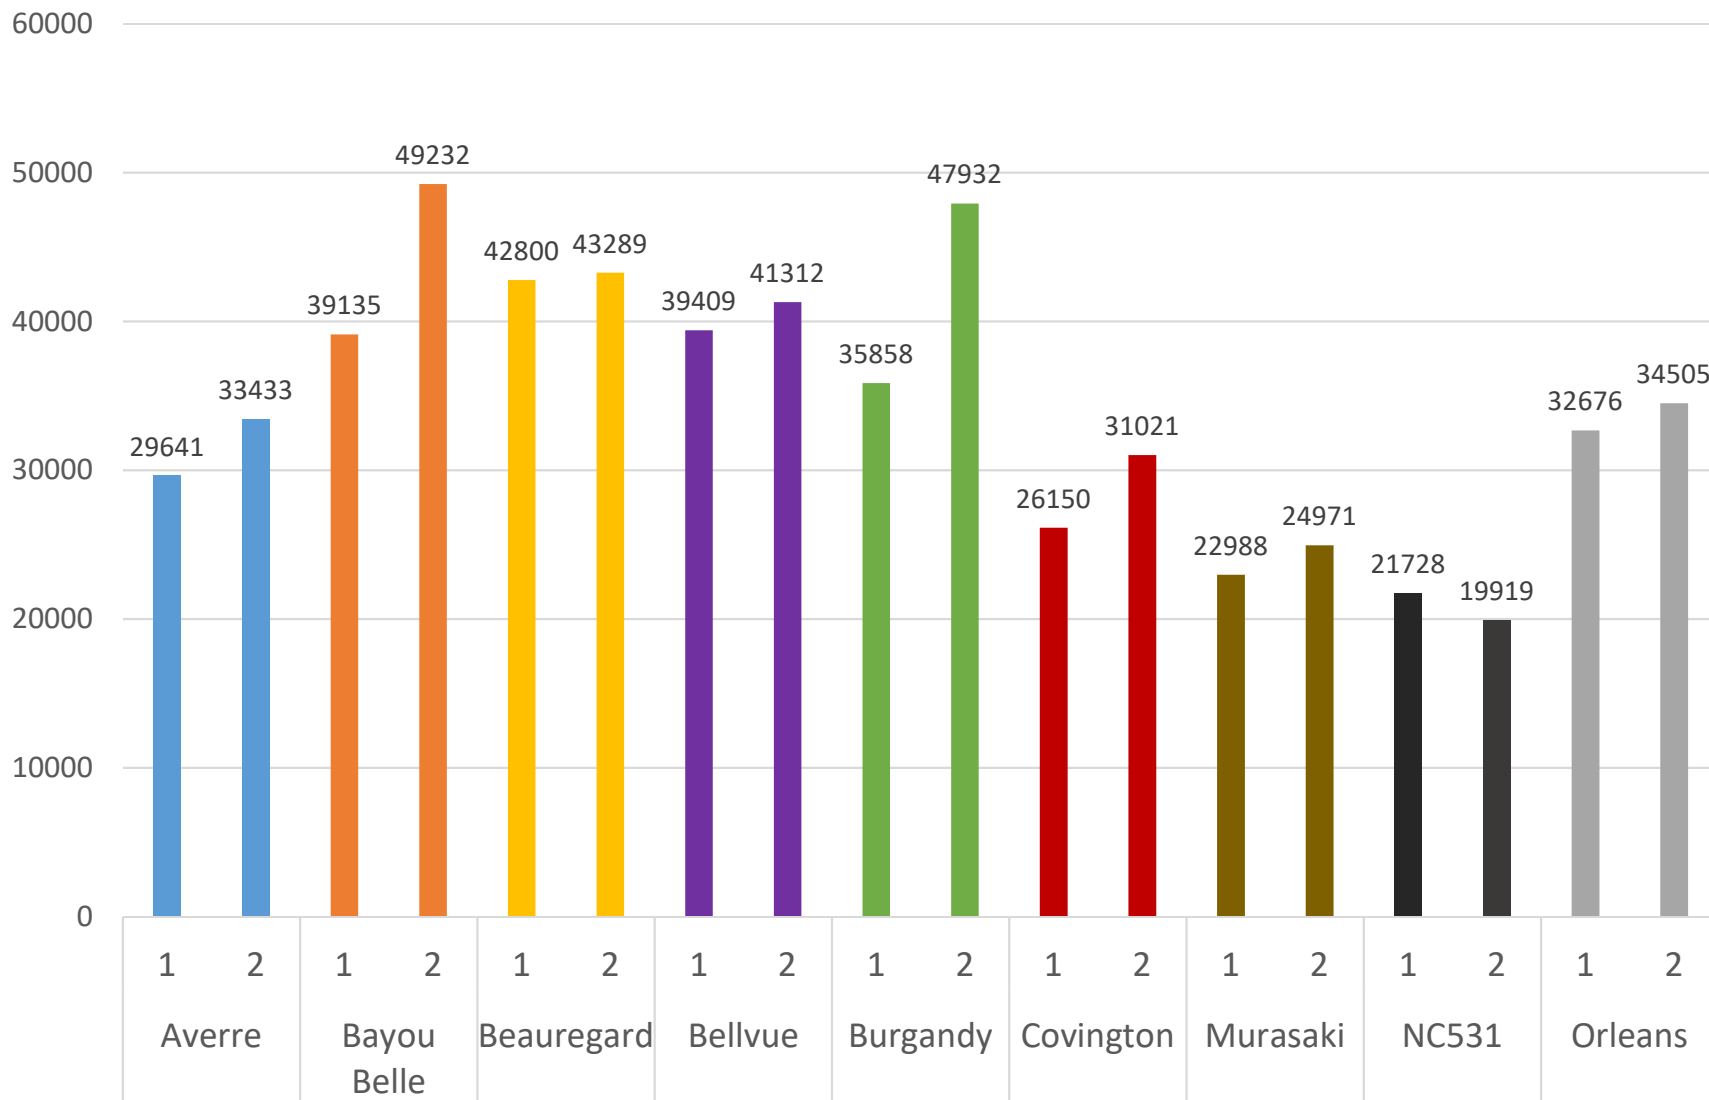

Columbia County Total Marketable Weight By Number of Rows on Bed

Orange County Total Marketable Yield (lb/acre)

Total Marketable Weight by Slip Size

Total Marketable Weight by Slip Type